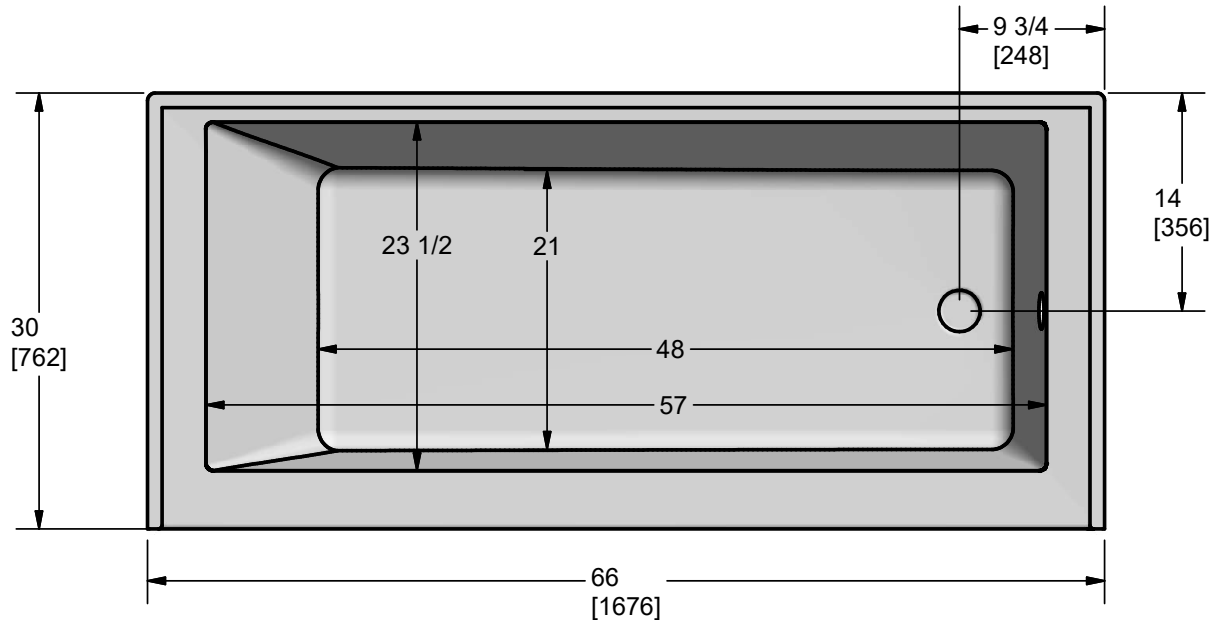

ACRYLIC

Measurement tolerances ± 1/4" (6.3mm)

All bathing fixtures comply with the applicable Canadian Standards.

EPA TSCA Title VI Compliant Product.

For installation instructions, please refer to HYTEC.CA

This sheet approximately describes products and equipment manufactured or supplied by Hytec Plumbing Products. Because of ongoing efforts to improve both design and quality, products and equipment actually furnished may differ without prior notice.